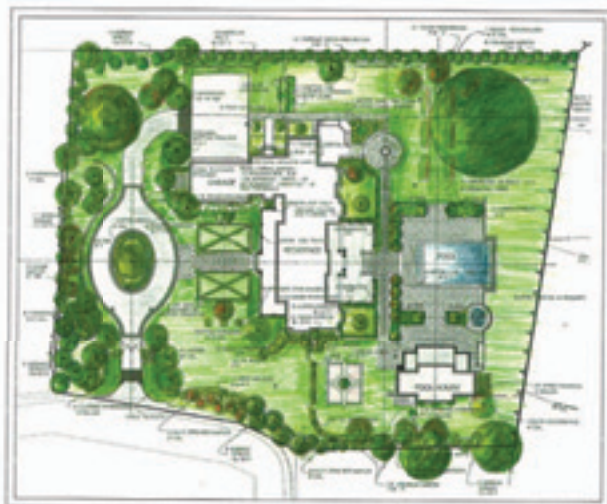

Janice Parker Landscape Design is a nationally recognized landscape architecture firm that was founded in 1984. Janice Parker, principal and licensed landscape architect, has established a reputation for conceiving, planning, and installing thoughtful landscapes that unite homeowners with their outdoor environment in a meaningful way. She is dedicated to providing excellent design, full documentation, and product coordination for every project.

From an intimate rooftop garden to an expansive several-acre estate to various terraces and multi-tiered landscapes, Janice Parker Landscape Design works

with any property formation. Parker's technical expertise and creative talent allow her to devise effective solutions for any challenge a site may pose. Creating beauty within the natural constraints of a site is the essence of an enduring landscape.

Developing long-term designs and strong relationships is important to Parker. She is committed to keeping the lines of communication open with her clients throughout the design process and engaging them in the project team. She takes careful attention to blend the architecture of a site and chosen design with her clients' needs to create a unique space that embodies their family life. ✦